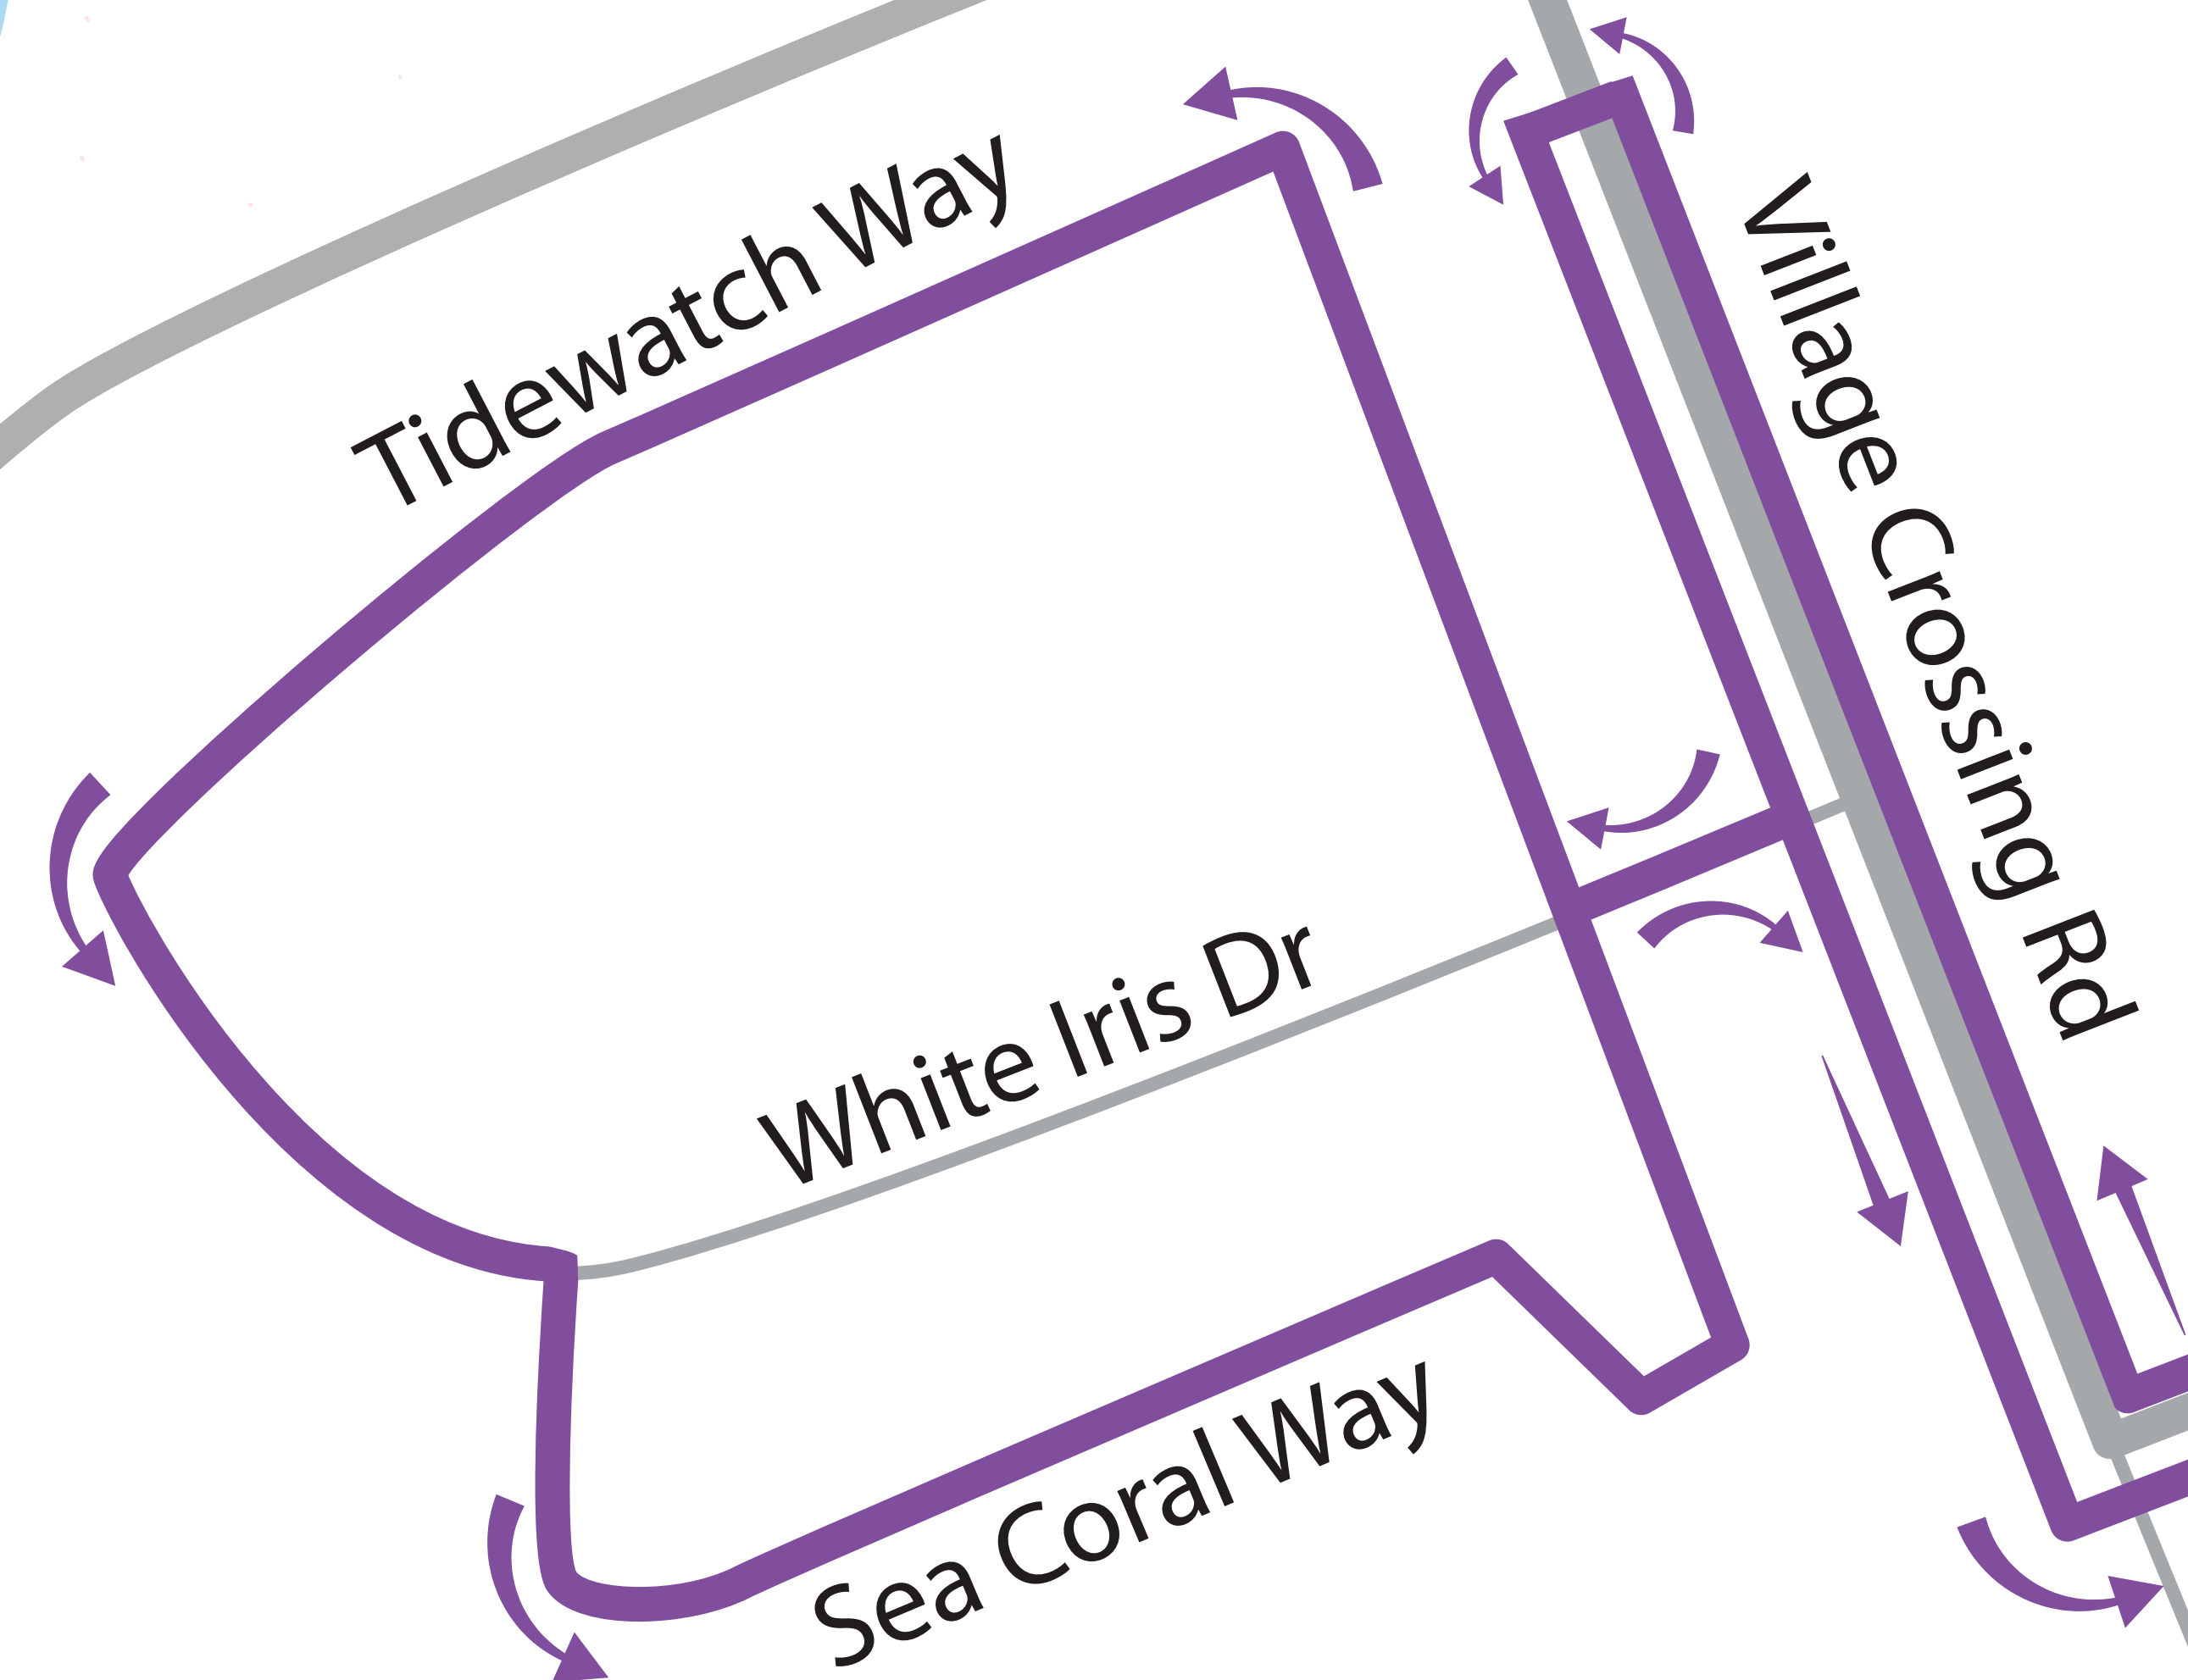

1 Mile

- START** on Harbor Pointe Drive
- Right on Village Crossing Blvd
- Turnaround on Village Crossing Blvd
- Right on White Iris Dr
- Right on Tidewatch Way
- Left on White Iris Dr
- Right on Sea Coral Way
- Left on Tidewatch Way
- Right on White Iris Dr
- Right on Village Crossing Blvd
- Left on Harbor Pointe Drive
- FINISH** on Harbor Pointe Drive

Shuttle Drop-off

Start
Finish

NO Parking Across Bridge Near Start/Finish
NO Walking Across Bridge Allowed

Shuttle Pickup

Alabama Theatre

House of Blues

Parking Area